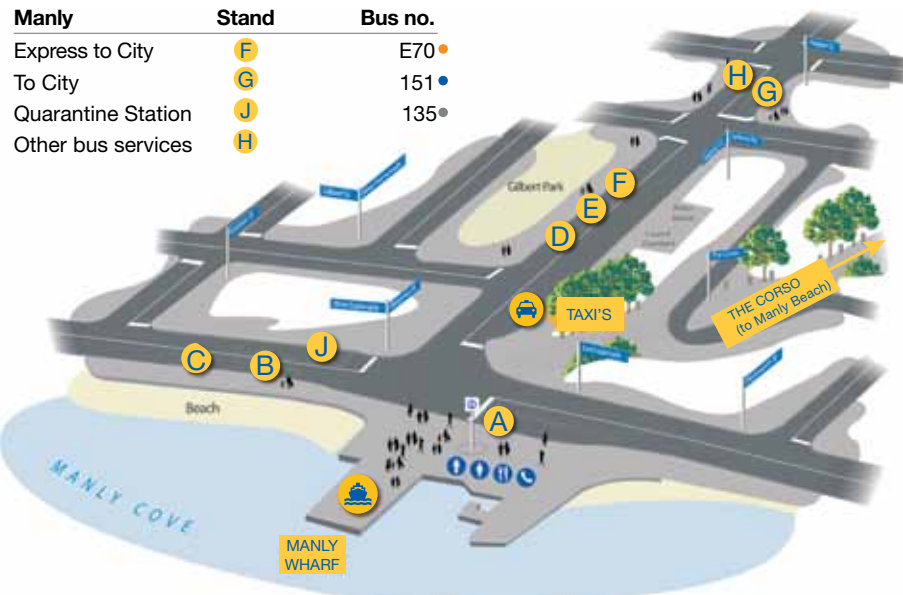

Key ● am peak only ● late night / early mornings only ● infrequent service

For full bus information visit TransportInfo131500.com.au