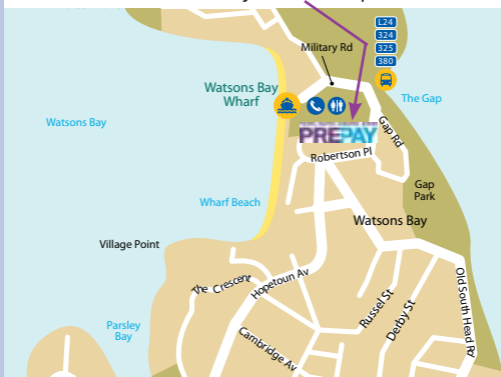

Watsons Bay Pharmacy

14 Military Road, Watsons Bay

Monday to Friday 8.30am - 6.30pm

Saturday 9am - 5pm

Sunday 10am - 4pm

Tickets for sale

- MyFerry1 Travel Ten
- MyMulti 1 weekly
- MyMulti DayPass
- Pensioner /Senior Excursion Ticket