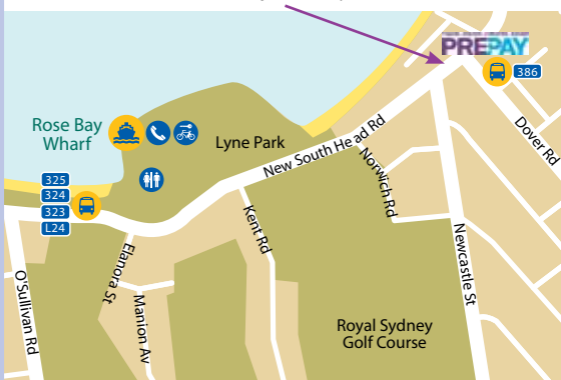

Rose Bay Newsagency

803 New South Head Road, Rose Bay

Monday to Friday 6am - 7pm

Saturday 6am - 6pm

Sunday 6am 1pm

Tickets for sale

- MyFerry1 TravelTen
- MyMulti DayPass
- MyMulti1, MyMulti2 and MyMulti3 weekly
- Pensioner /Senior Excursion Ticket