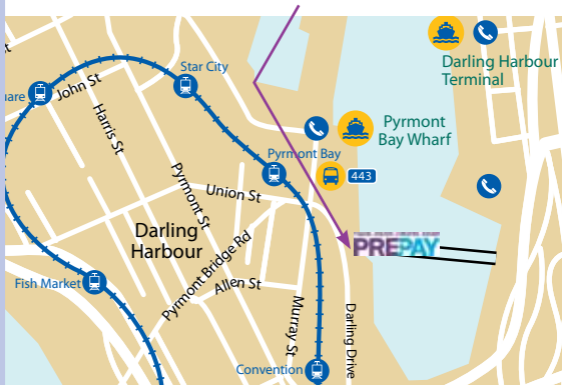

# World News Newsagency

Level 2, Harbourside Shopping Centre

Monday to Friday 8am - 9pm

Saturday to Sunday 8.30am - 9pm

Tickets for sale

- MyMulti DayPass
- MyMulti, MyMulti2 and MyMulti3 weekly
- Pensioner /Senior Excursion Ticket