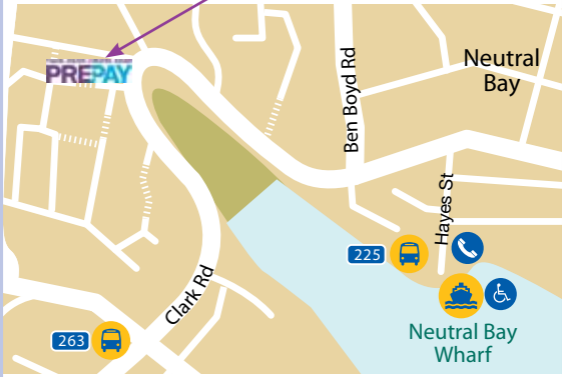

# Clark Road News

66 Clark Road, North Sydney  
Monday to Friday 6.30am - 6.30pm  
Saturday 7am - 6pm  
Sunday 7am - 5.30pm

- Tickets for sale
- MyMulti1 and MyMulti2 weekly
  - Pensioner /Senior Excursion Ticket