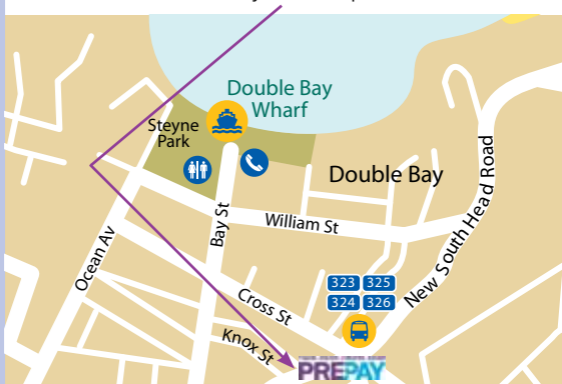

Double Bay Newsagency

390 New South Head Road, Double Bay

Monday to Saturday 7am - 6pm

Sunday 7am - 3pm

Tickets for sale

- MyFerry1 TravelTen
- MyMulti DayPass
- MyMulti1, MyMulti2 and MyMulti3 weekly
- Pensioner /Senior Excursion Ticket