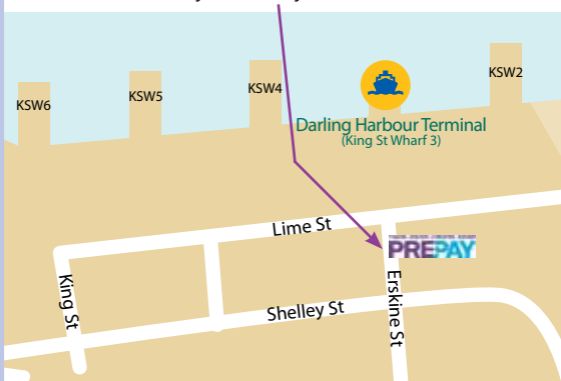

Darling Harbour View

26 Erskine Street Sydney

Sunday Thursday 7am - 1am

Friday Saturday 7am - 5am

Tickets for sale

- MyFerry1 and MyFerry2 single
- MyFerry1 TravelTen
- MyMulti DayPass
- MyMulti1 weekly
- Pensioner /Senior Excursion Ticket