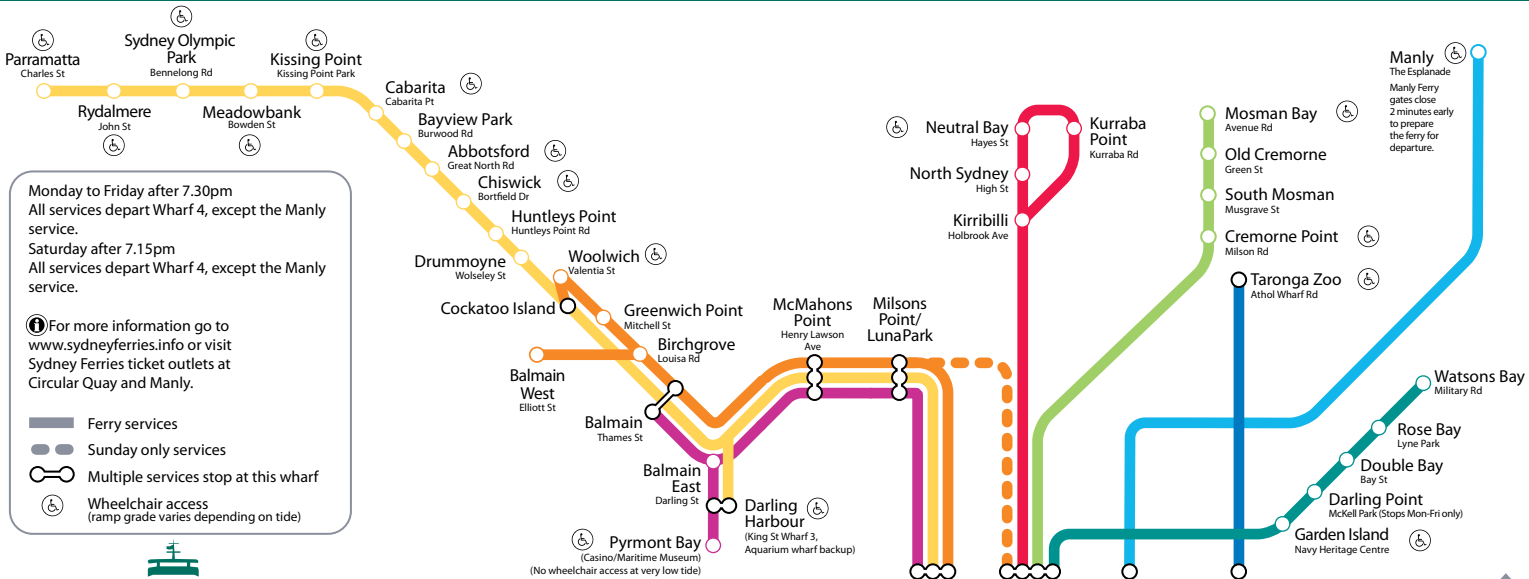

Sydney Ferries Proposed Network Map

Sydney Ferries

© Copyright Sydney Ferries August 2010

Circular Quay Ferry Terminal